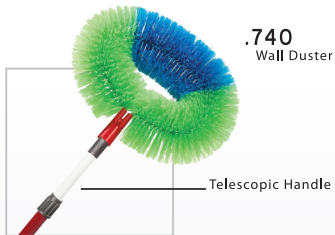

.630

Dish washing Brush

.1069

Clothes Brush

.1080

Shoe Brush

Art.	Description	Packing	Volume	Weight
610	Dish Washing Brush	24 pcs	0.0100 cpm	0.950 kg
620	Dish Washing Brush	24 pcs	0.0100 cpm	0.850 kg
630	Dish Washing Brush	24 pcs	0.0100 cpm	1.000 kg
660	Nail Brush	300 pcs	0.0502 cpm	11.000 kg
715	Bottle Brush	60 pcs	0.0233 cpm	2.550 kg
717/S	Bottle Brush/Sponge	36 pcs	0.0267 cpm	1.750 kg
740	Wall Duster	12 pcs	0.0705 cpm	2.600 kg
1014	Washing Brush	24 pcs	0.0603 cpm	5.600 kg
1044	Scrubbing Brush	24 pcs	0.0139 cpm	2.700 kg
1074	Scrubbing Brush	24 pcs	0.0128 cpm	2.750 kg
1080	Shoe Brush	192 pcs	0.0883 cpm	15.100 kg
1088	Clothes Brush	144 pcs	0.0690 cpm	12.600 kg
1069	Wooden Clothes Brush	120 pcs	0.0702 cpm	18.000 kg
1086	Wooden Scrubbing Brush	24 pcs	0.0102 cpm	3.100 kg